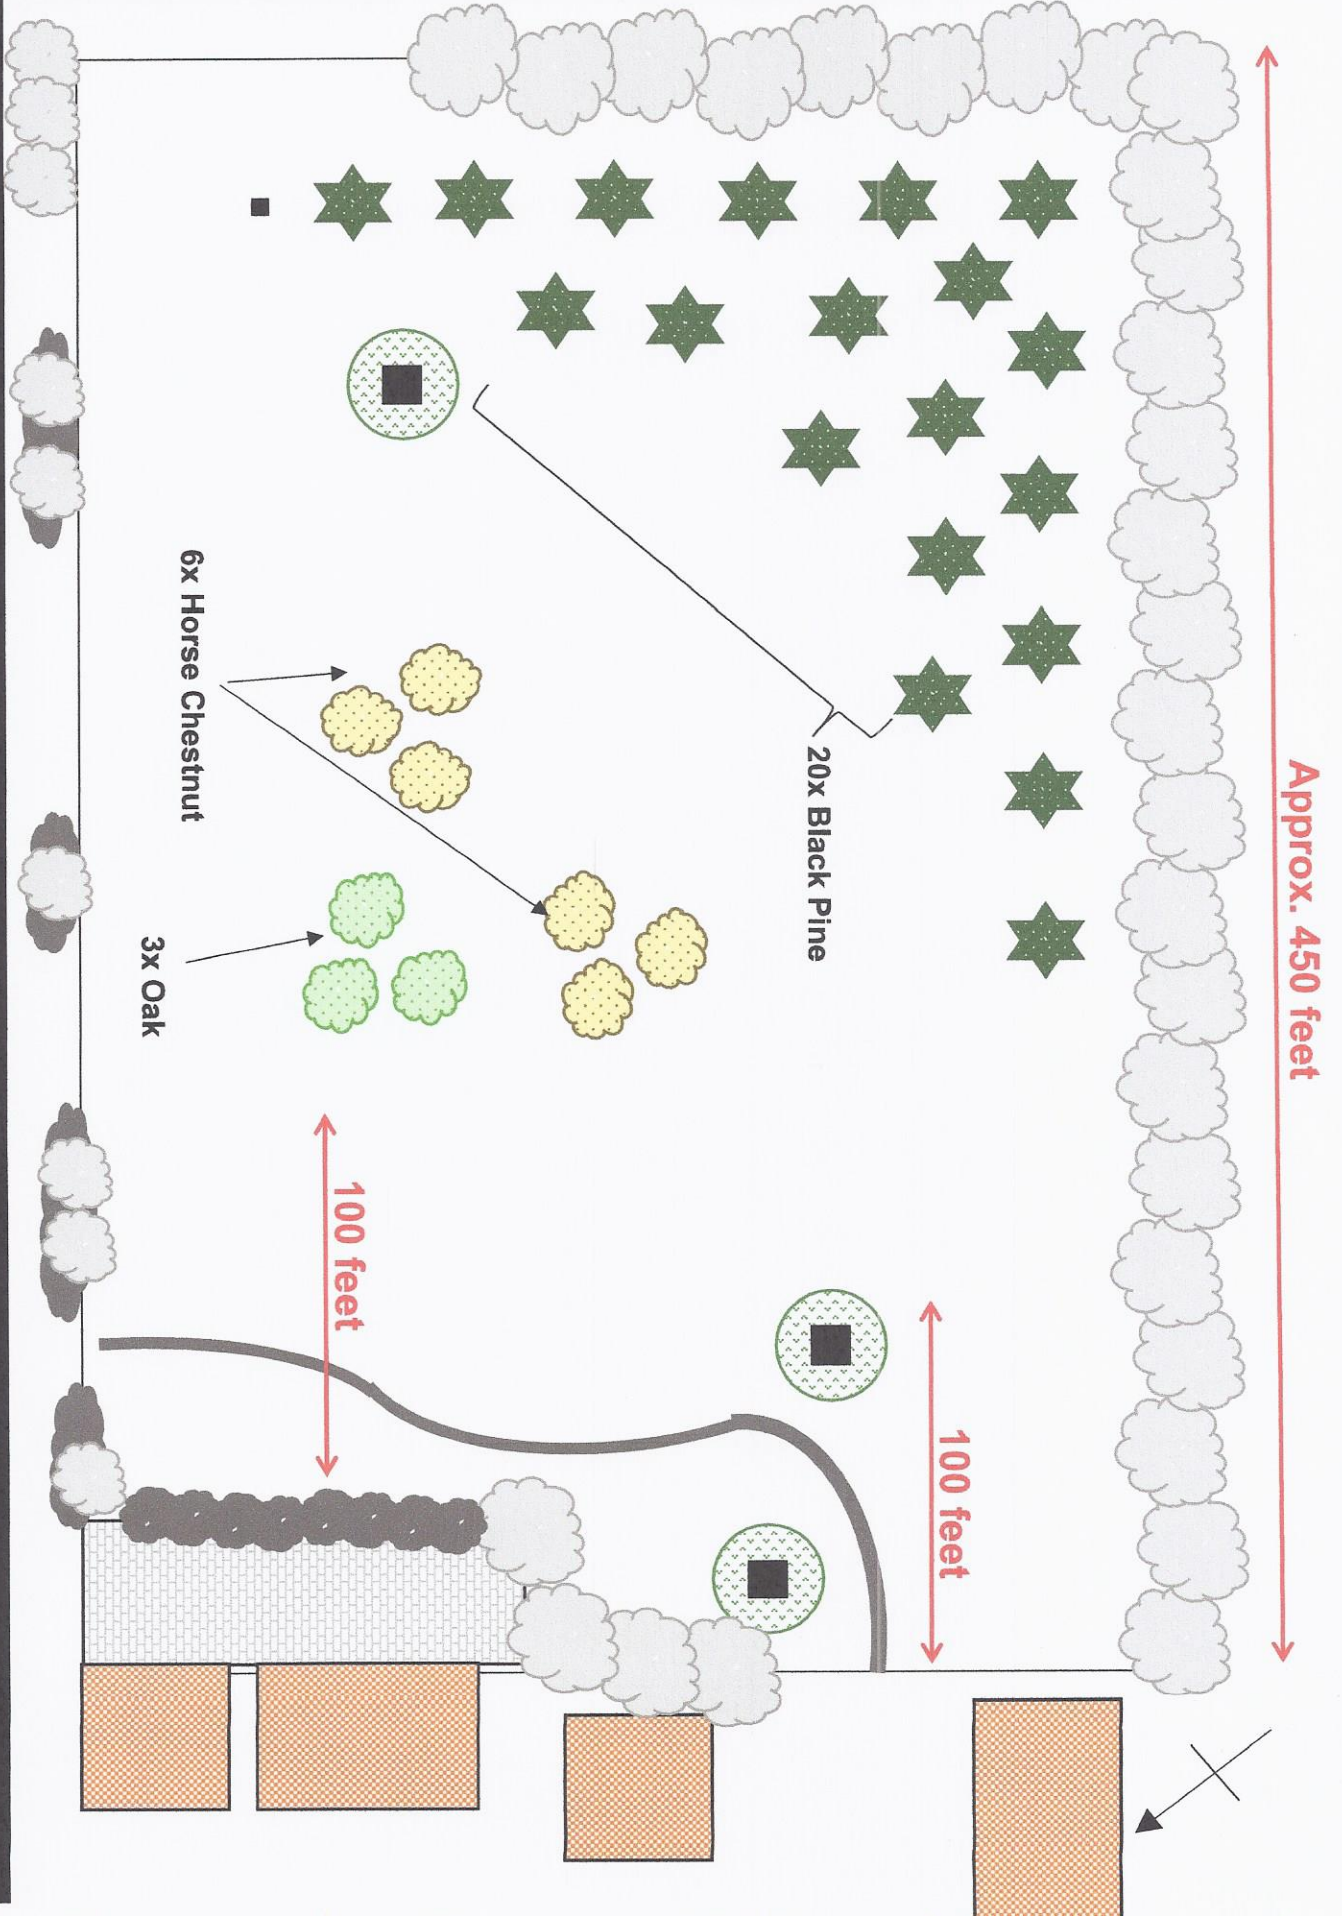

Burley Park Way

Alsthorpe Road